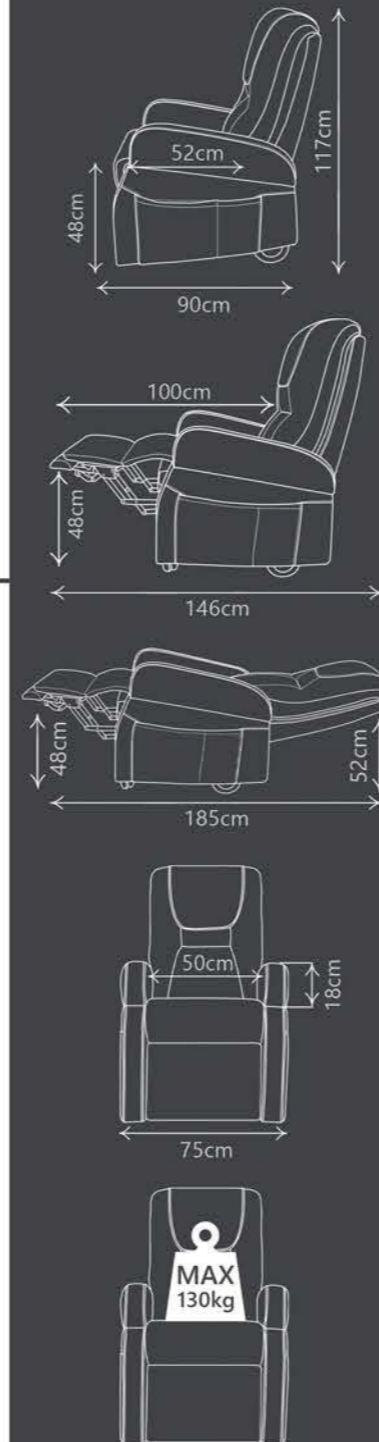

## COLLI

N.W.: 57,5 KG  
G.W.: 63 KG  
CBM.: 0,43 m<sup>3</sup>  
77cm x 73cm x 76cm (LxWxH)

Loadability: 135pcs / 40HC container

# WALL-E

LD4M  
LIFT  
TILT  
RELAX  
FULL RELAX  
REMOTE DRIVING  
4 MOTORS